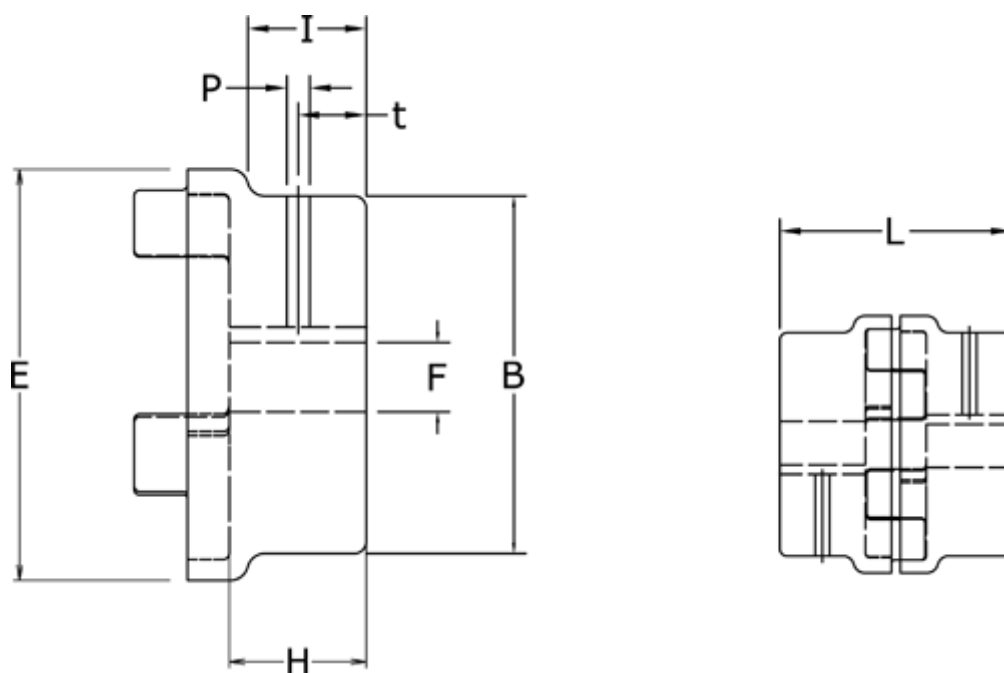

Article number: 3304028AAL18

Description: Coupling hub 28/38A

ALU Aluminium, Bore 18H7 mm w/keyway & setscrew

## Measures

B = 48

E = 65

F = 18

H = 35

I = 28

L = 90

P = M6